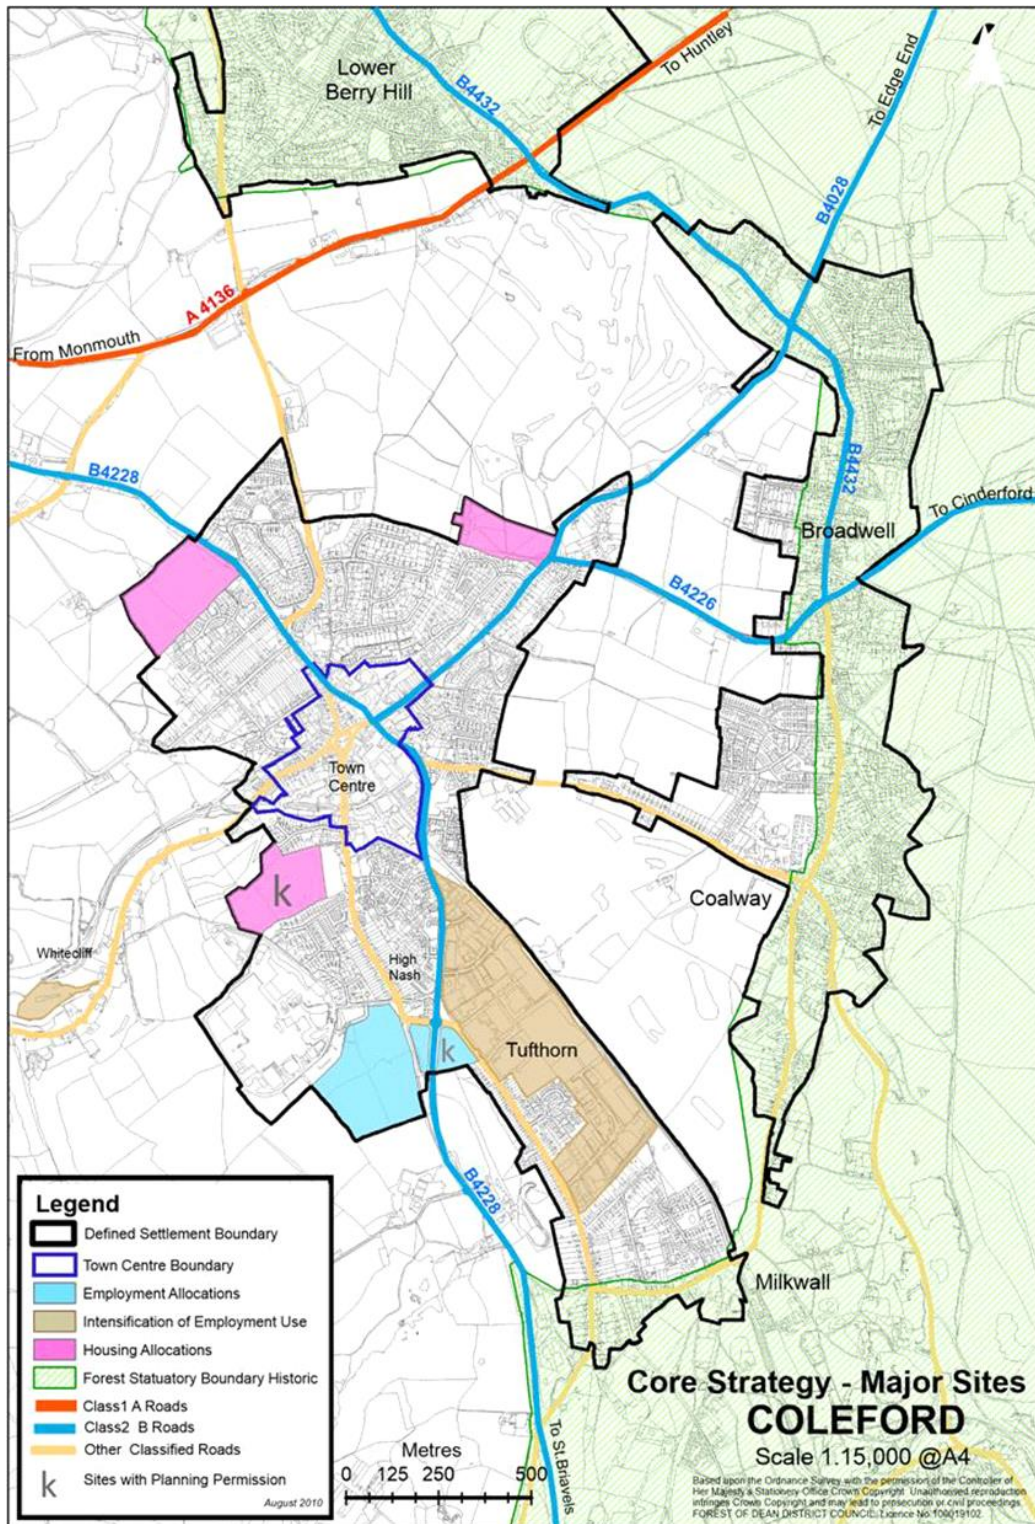

Appendix Q
Core
strategy
proposals

Q

Appendix Q: Forest of Dean Core Strategy Proposals Map, 2012

@Crown copyright and database rights [2016] Ordnance Survey 100055940
Coleford Town Council (Licensee) License number 100057699