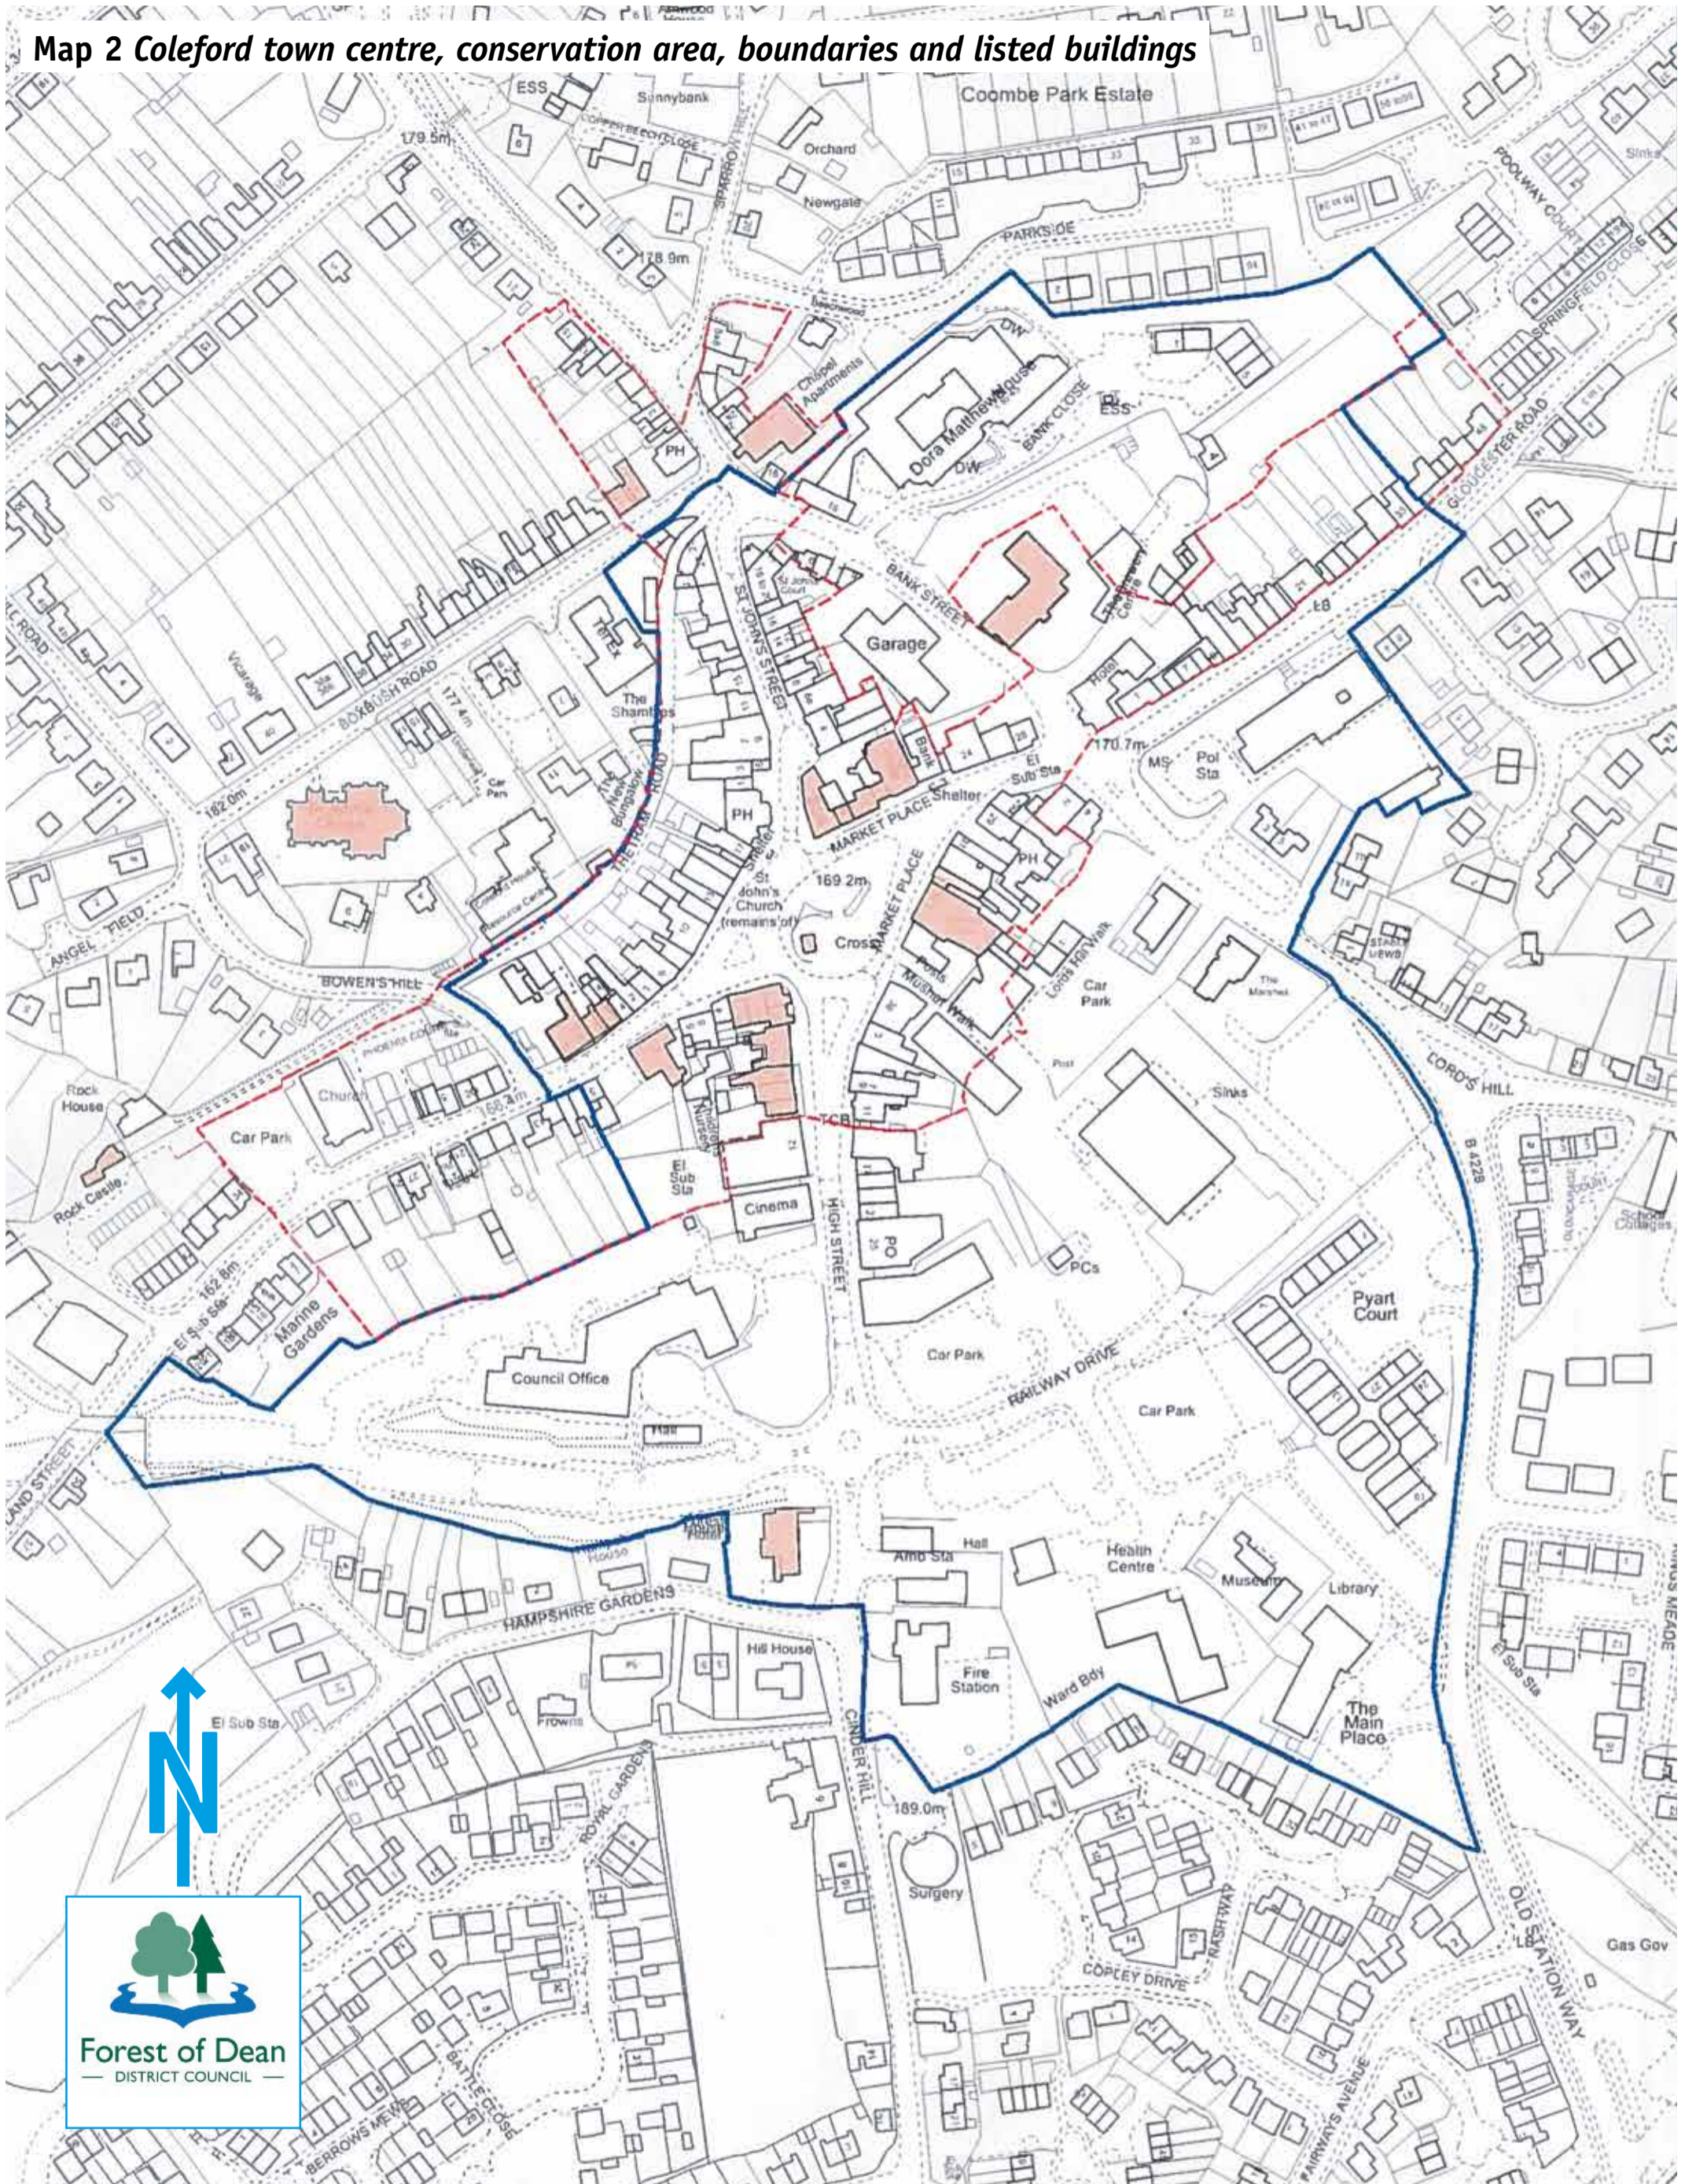

Map2

Coleford  
Neighbourhood  
Development Plan  
MAPS

2017

**Submission**  
**Map 2**  
***Coleford town centre,  
conservation area,  
boundaries and listed buildings***

2

Map 2 Coleford town centre, conservation area, boundaries and listed buildings

Conservation Area

Town centre boundary

Listed buildings

©Crown copyright and database rights 2017 Ordnance Survey 100019102  
Scale 1:2000  
22 August 2017